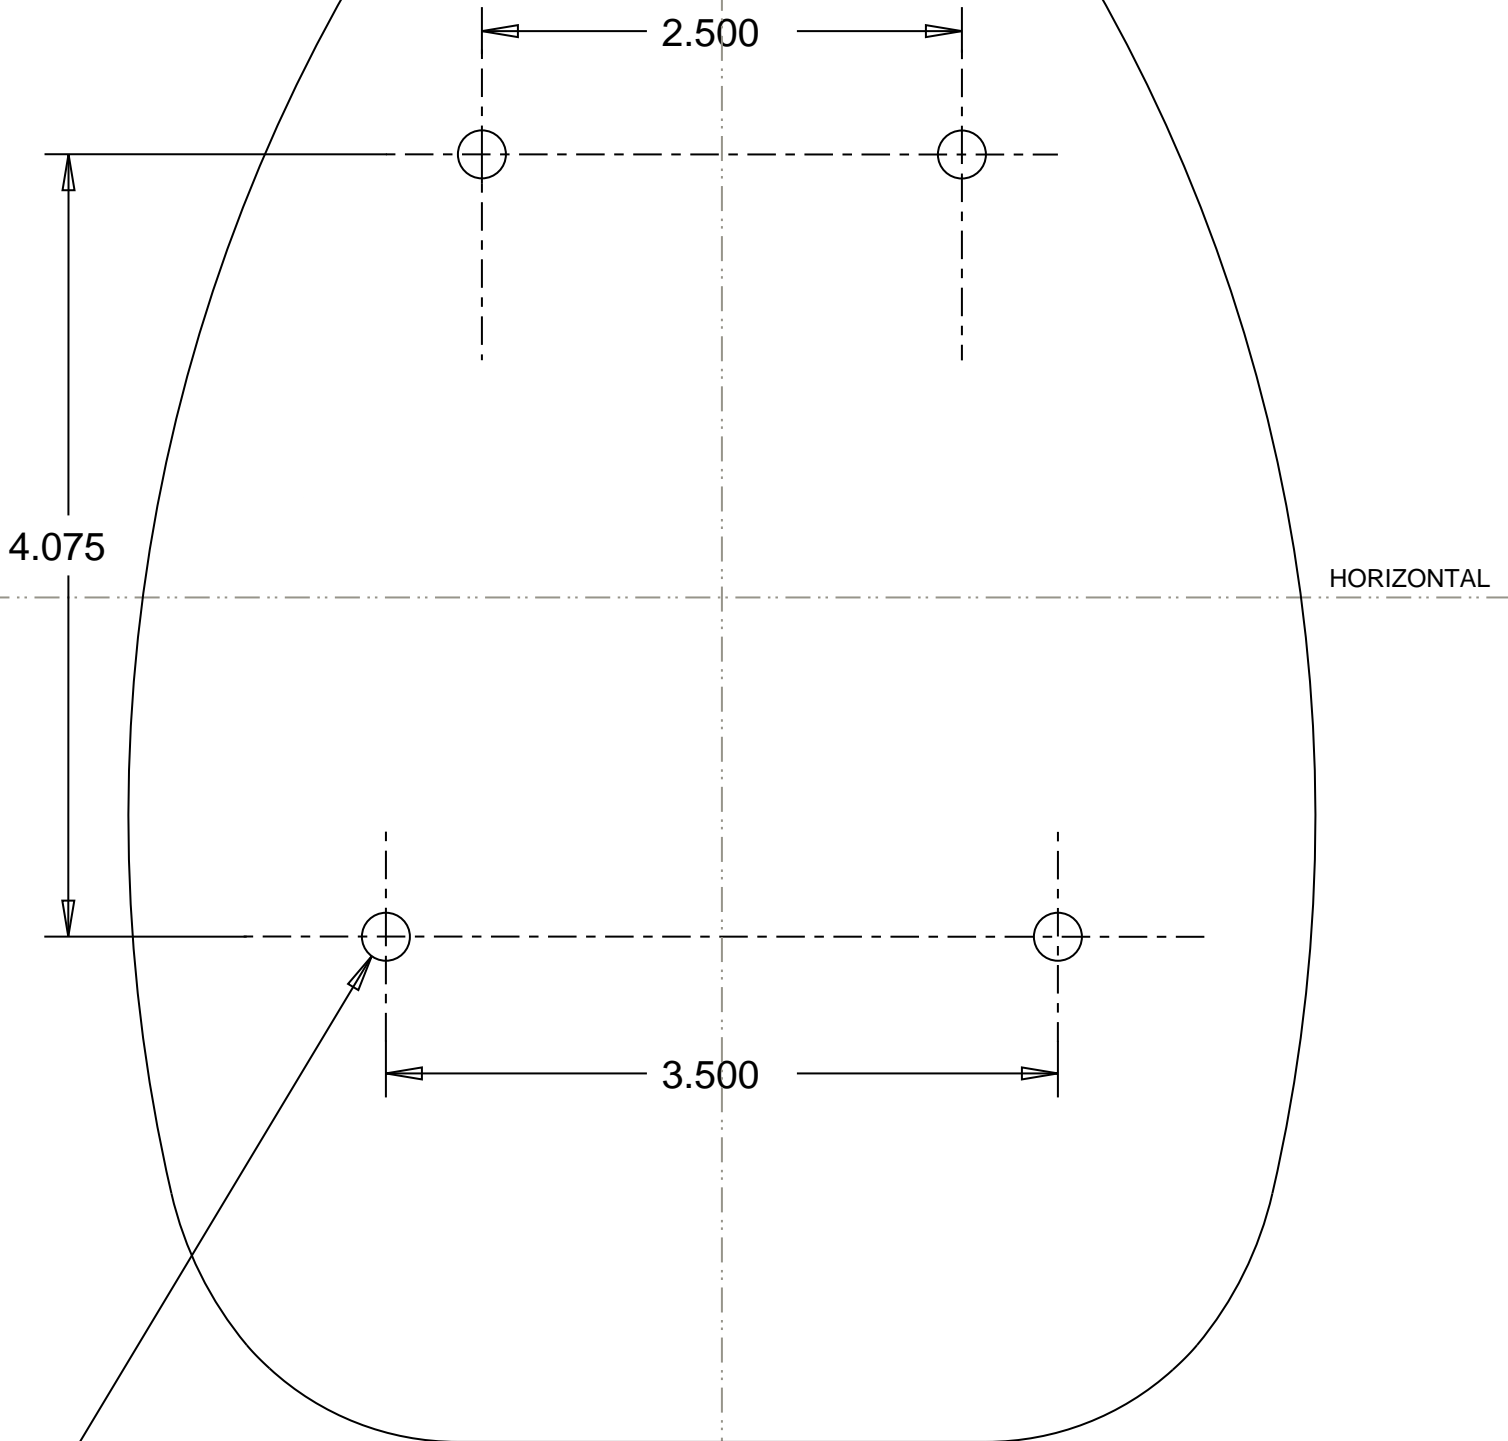

BUCKEYE MOUNTING TEMPLATE 1250 ml SOAP DISPENSER

VERTICAL

1/4" DIA. HOLES FOR #10 ANCHOR
USE #10 x 1 1/4" LONG SCREWS (x4)